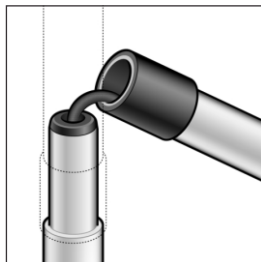

Cane Specifications

Adjustable & foldable cane
Includes white Dome tip
Highly reflective sections

Power for Life's Adventure

S	M	L	XL
4-section cane Shortest: 43" Tallest 49" Approx weight: 10.0 ounces with tip	5-section cane Shortest: 48" Tallest 54" Approx weight: 11.5 ounces with tip	5-section cane Shortest: 53" Tallest 59" Approx weight: 12.1 ounces with tip	5-section cane Shortest: 58" Tallest 64" Approx weight: 13.0 ounces with tip

Adjustable flip lock

Stainless steel joints

Dome tip (hook tip)

Finger/hand guide

Broken Streets

Uneven Sidewalks

Cobble Stones

Car Doors