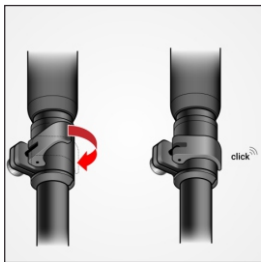

Cane Specifications

Adjustable & foldable cane
Includes white Dome tip
Highly reflective sections

Power for Life's Adventure

S	M	L	XL
4-section cane Shortest: 43" Tallest 49" Approx weight: 10.0 ounces with tip	5-section cane Shortest: 48" Tallest 54" Approx weight: 11.5 ounces with tip	5-section cane Shortest: 53" Tallest 59" Approx weight: 12.1 ounces with tip	5-section cane Shortest: 58" Tallest 64" Approx weight: 13.0 ounces with tip

Adjustable flip lock

Stainless steel joints

Dome tip (hook tip)

Finger/hand guide

Broken Streets

Uneven Sidewalks

Cobble Stones

Car Doors