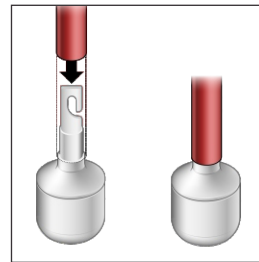

Cane Specifications

Adjustable & foldable cane
Includes white Dome tip
Highly reflective sections

Power for Life's Adventure

S	M	L	XL
4-section cane Shortest: 43" Tallest 49" Approx weight: 10.0 ounces with tip	5-section cane Shortest: 48" Tallest 54" Approx weight: 11.5 ounces with tip	5-section cane Shortest: 53" Tallest 59" Approx weight: 12.1 ounces with tip	5-section cane Shortest: 58" Tallest 64" Approx weight: 13.0 ounces with tip

Adjustable flip lock

Stainless steel joints

Dome tip (hook tip)

Finger/hand guide

Broken Streets

Uneven Sidewalks

Cobble Stones

Car Doors