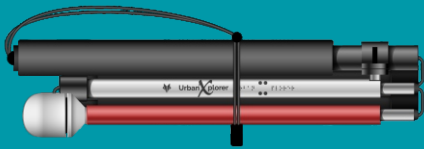

Cane Specifications

Adjustable & foldable cane
Includes white Dome tip
Highly reflective sections

Power for Life's Adventure

S	M	L	XL
4-section cane Shortest: 43" Tallest 49" Approx weight: 10.0 ounces with tip	5-section cane Shortest: 48" Tallest 54" Approx weight: 11.5 ounces with tip	5-section cane Shortest: 53" Tallest 59" Approx weight: 12.1 ounces with tip	5-section cane Shortest: 58" Tallest 64" Approx weight: 13.0 ounces with tip

Adjustable flip lock

Stainless steel joints

Dome tip (hook tip)

Finger/hand guide

Broken Streets

Uneven Sidewalks

Cobble Stones

Car Doors