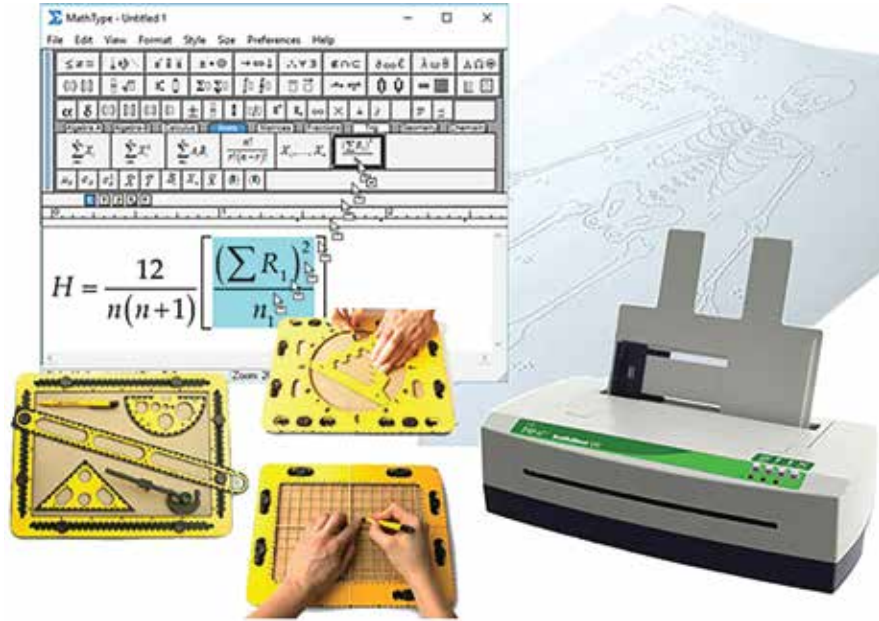

Tactile Graphics Bundles

Save money by bundling and get all the hardware, software and training necessary to start creating and embossing tactile graphics like a pro. Need to support technical STEM subjects? There is an all-inclusive package for that too.

Tactile Graphics Package Includes:

- TactileView Tactile Graphics Design Suite
- 2-hr Online Training
- Add to any embosser for: $1,199.00

Tactile Graphics for STEM

Full range of braille and tactile graphics tools for STEM:

- TactileView Design Suite w/math accessories
- Duxbury DBT Braille Editor
- MathType Subscription
- 2-hr Online Training
- Email and Phone Support
- Add to any embosser for: $2,500.00

TactileView Motorized Drawing Arm (MDA)

Computer-Driven Drawing

The Motorized Drawing Arm (MDA) by Thinkable is a computer-driven motorized arm that draws tactile graphics by mechanically moving a stylus across the surface of the TactiPad drawing tablet. It aims to combine the accuracy of the digital tactile graphics from the TactileView software with the versatility of drawing by hand on the TactiPad drawing tablet. The MDA opens up unique interactive ways of making tactile graphics easily accessible. Being a low-cost alternative for creating tactile graphics, it will allow you to create tactile images and even expand a drawing in multiple steps by adding successive digital and/or manual elements.

- Sketch tactile diagrams made in TactileView
- Combines the use of digital drawings and drawing by hand
- Draw templates digitally that can be edited by hand
- Includes: MDA & TactiPad Drawing Tablet

Price: $2,995.00