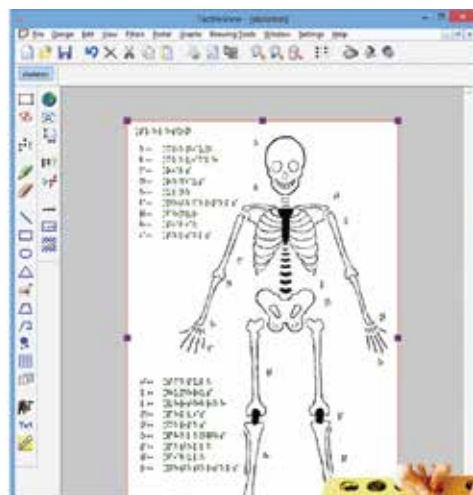

TactileView Design Suite

Includes: TactiPad Drawing Tablet, TactileView Design Software, Graph Grid & Circle Frame

$1,299.00